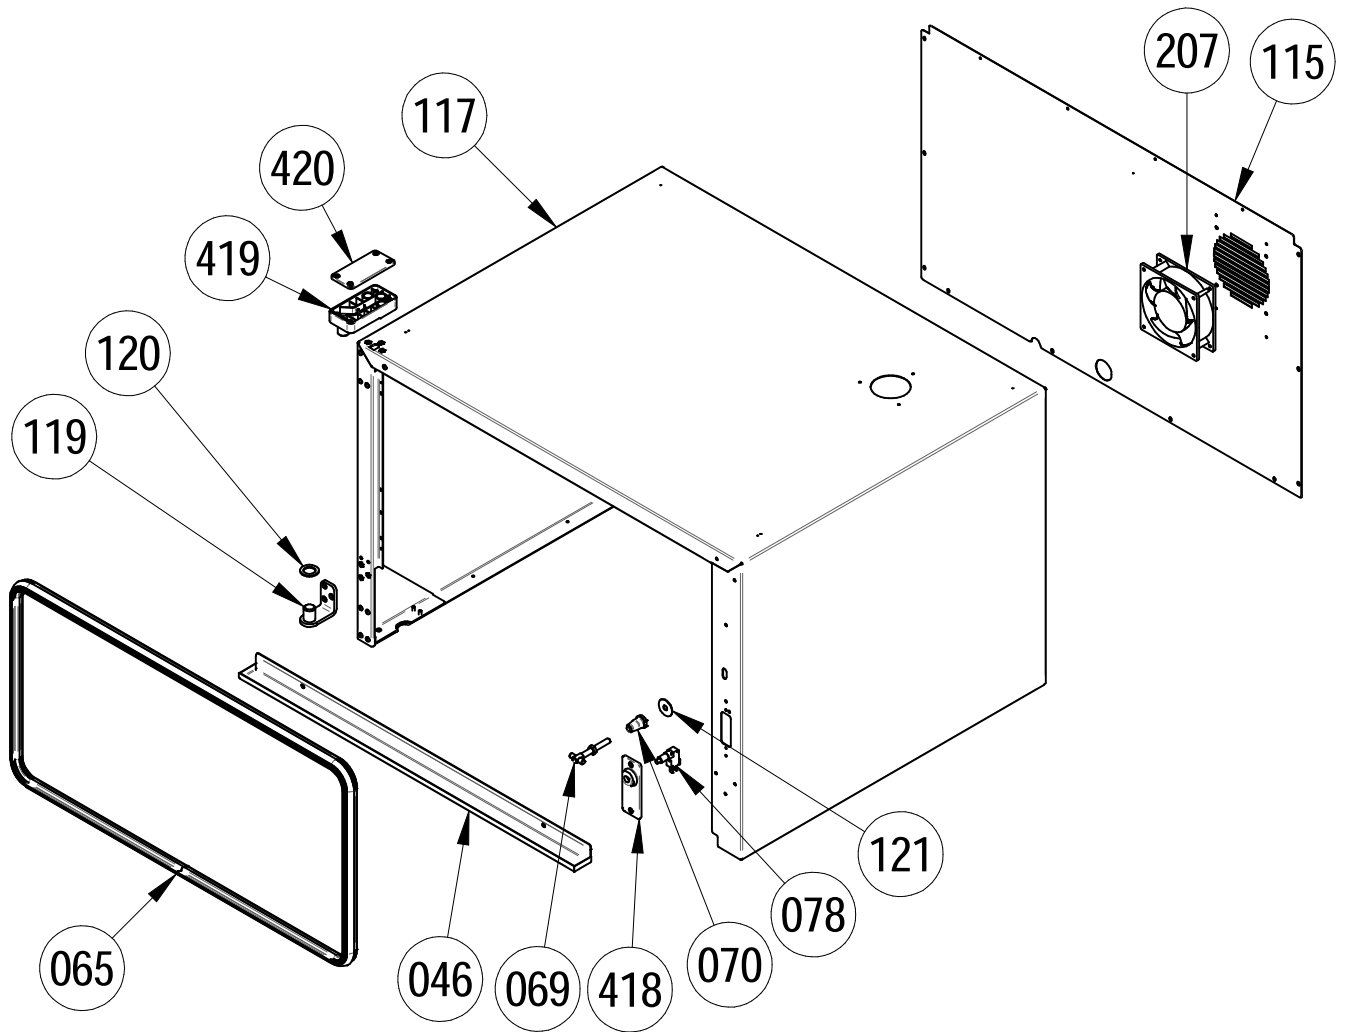

SPARE PART No	CODE	DESCRIPTION	Q.TY	NOTE
055	85TBA00017	TUBO INGRESSO UMID. R10/R06/R063	2	
056	10DEF00128	AIR DEFLECTOR CP 04-05	1	
058	70DAD00019	NUT M 8 PREVAILING TORQUE NUT SS	2	
059	60VENAI013	FAN 200X61 AIRTEK 2.0	2	
061	04BOC00006	CRANKSHAFT BUSH	2	
062	20RES00041	HEATER 5KW 230V 6 COILS	2	
067	10PIA00339	WATER DRAIN COVER	1	
073	60MOLAI002	TERMOSTAT BULB SPRING CLIP	2	for mechanical model
074	020SON0001	TEMPERATURE PROBE	1	for digital model
080	***	MOTOR	2	
124	040GUA00007	CHAMBER PROBE FLANGE GASKET	1	for digital model
196	61UGE00002	WASHING ROTOR TR02Y02-441/330	1	for digital model with washing system

SPARE PART No	CODE	DESCRIPTION	Q.TY
046	10VAS00117	WATER S.STEEL CONTAINER CP04-CP05	1
065	040GUA00014	GASKET OVEN	2,1m
069	60NASAI001	HANDLE STUD L70MM	1
070	60PERAI003	HANDLE PIVOT RCB-RCG	1
078	020PUL0002	NO/NC MICRO SWITCH	1
115	10FIA00197	BACK CP04-CP05	1
117	85FIA00096	ENCLOSURE ASSY CP04-CP05	1
119	85CER00040	LOWER HINGE ASSY CP04-CP05	1
120	10PIAA20NAA010	DOOR SPACER RING	1
121	10PIAA10SAA013	DOOR LOCK PLATE	1
207	020MOT0009	AXIAL MOTOR	1
418	40DIS00013	DOOR MICROSWITCH PLASTIC PLATE RAL7016	1
419	40CER00001	TOP HINGE SQ RAL7016	1
420	40CER00002	TOP HINGE COVER SQ RAL7016	1

SPARE PART No	CODE	DESCRIPTION	Q.TY	NOTE
036	***	COMPELTE DOOR	1	
037	85AVI00025	INTERNAL GLASS ASSEMBLY CP04	1	
038	***	CP04-CP05 EXTERNAL GLASS ASSY	1	
044	040TAP00015	RUBBER SPACER FOR INTERNAL GLASS	6	
045	***	DOOR HANDLE	1	
124	50GUA00005	GASKET "U"	1	for mechanical model
269	85CER00048	INTERNAL GLASS SPRINGS LOCKING SYSTEM	2	
367	50PAR00037	CABLE/PIPE CLAMP Ø 6	2	
421	85PTA00184	SQ DOOR PLATE/LAMP HOLDER ASSY	1	for mechanical model
435	20LAM00015	LED BAR VE DOOR CR380OP4 L=285MM	1	for digital model

SPARE PART No	CODE	DESCRIPTION	Q.TY
001	***	FRONT LABEL	1
009	85CRU00390	CP04-CP05 DG WELDED DASHBOARD	1
012	020CNT0001	PANEL PLUG SOCKET 6 POLES FLANGED	1
016	***	DIGITAL BOARD DISPLAY 2.4"	1
201	020CNT0020	USB PLUG COMPLETE WITH 0.8MT CABLE+NUT	1