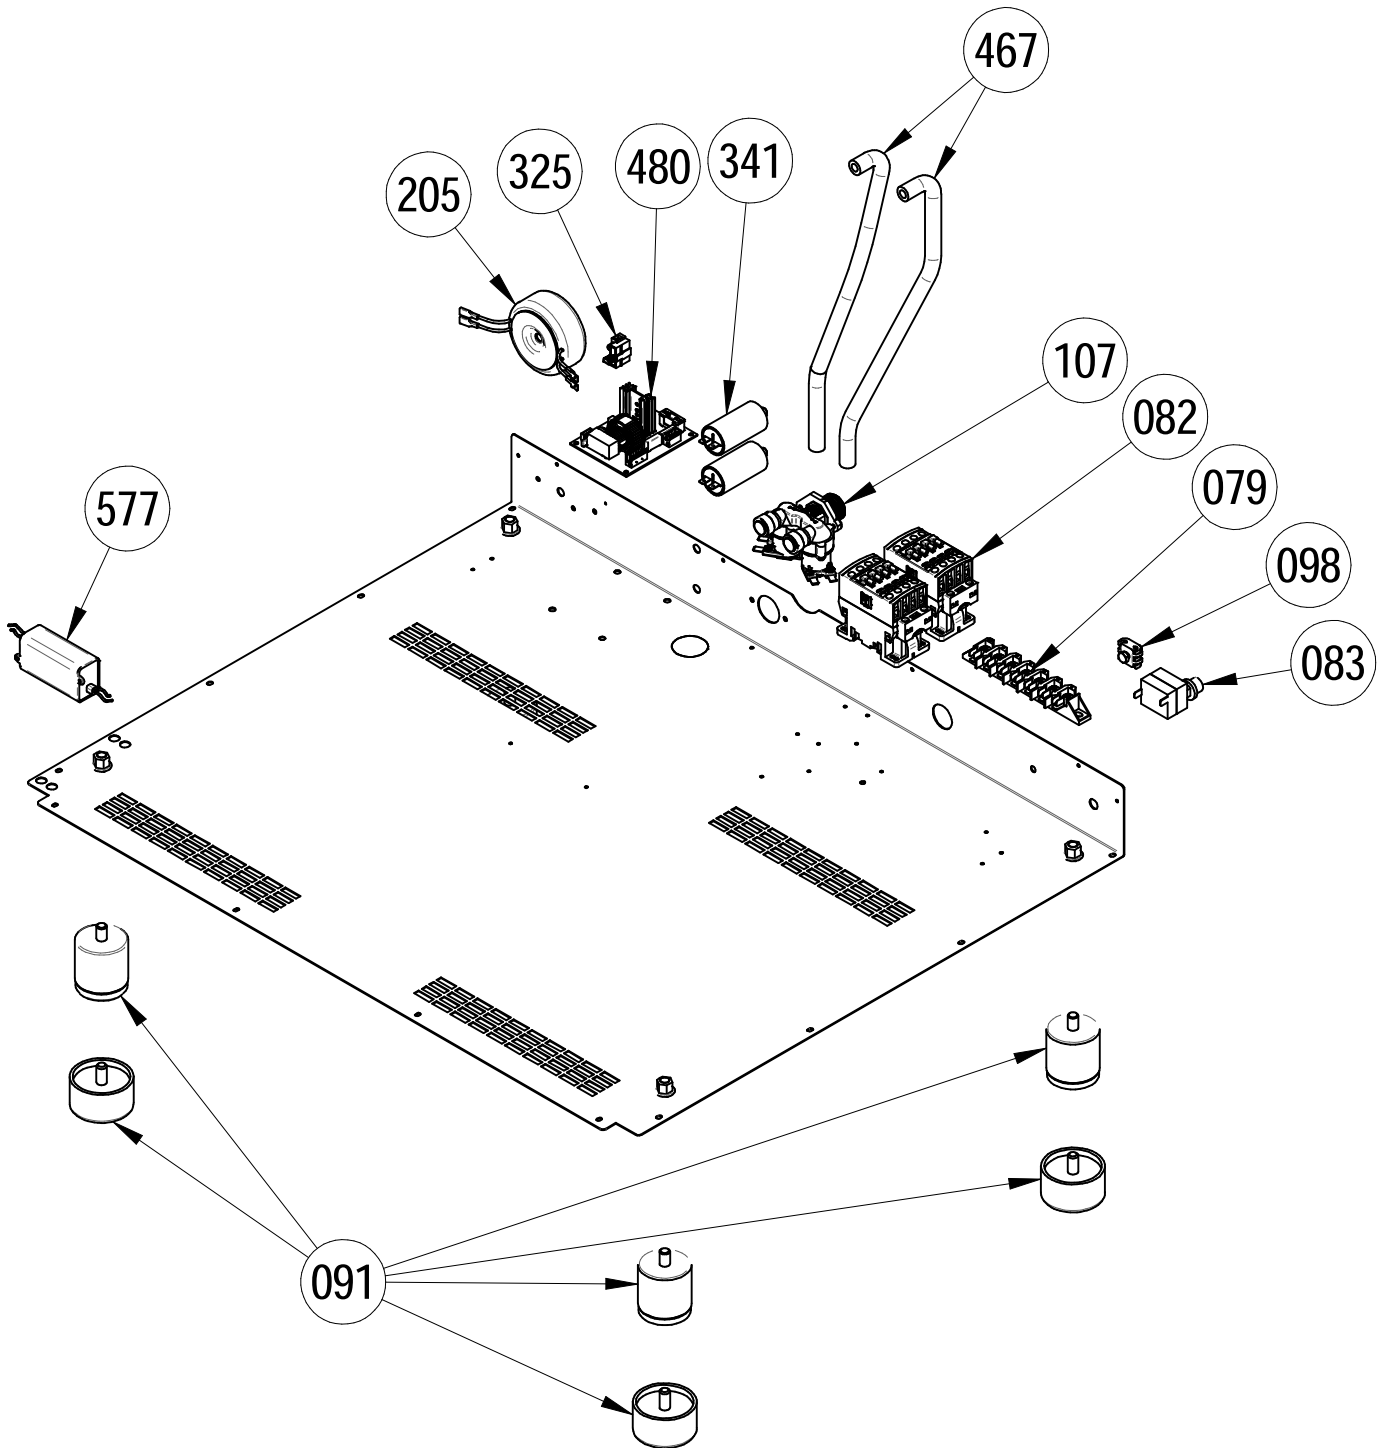

SPARE PART No	CODE	DESCRIPTION	Q.TY
079	020MOR0002	TERMINAL BLOCK 7(X3) POLES 40A	1
082	020TEL0003	BRAKER 4POLES 230V 25A	2
083	020TER0007	SAFETY THERMAL SWITCH 1 POLE	1
091	***	PLASTIC FEET	4
098	020MOR0001	TERMINAL BLOCK BRIDGE 6-16 SQM	1
107	020ELE0002	DOUBLE SOLENOID VALVE	1
205	20TRS00009	TRANSFORMER 12V 230V 50/60HZ UL	1
325	20PUL00012+20PUL00013	FUSE RACK + FUSE	1
341	***	MOTOR CAPACITOR	2
467	30TBG00003	HT PIPE 8X15 BLACK	1,5m
480	20SCH00088	PHASE CUT RSFAN700	1
577	20ALM00004	POWER SUPPLIER 220-120V 24V 50/60HZ UL	1