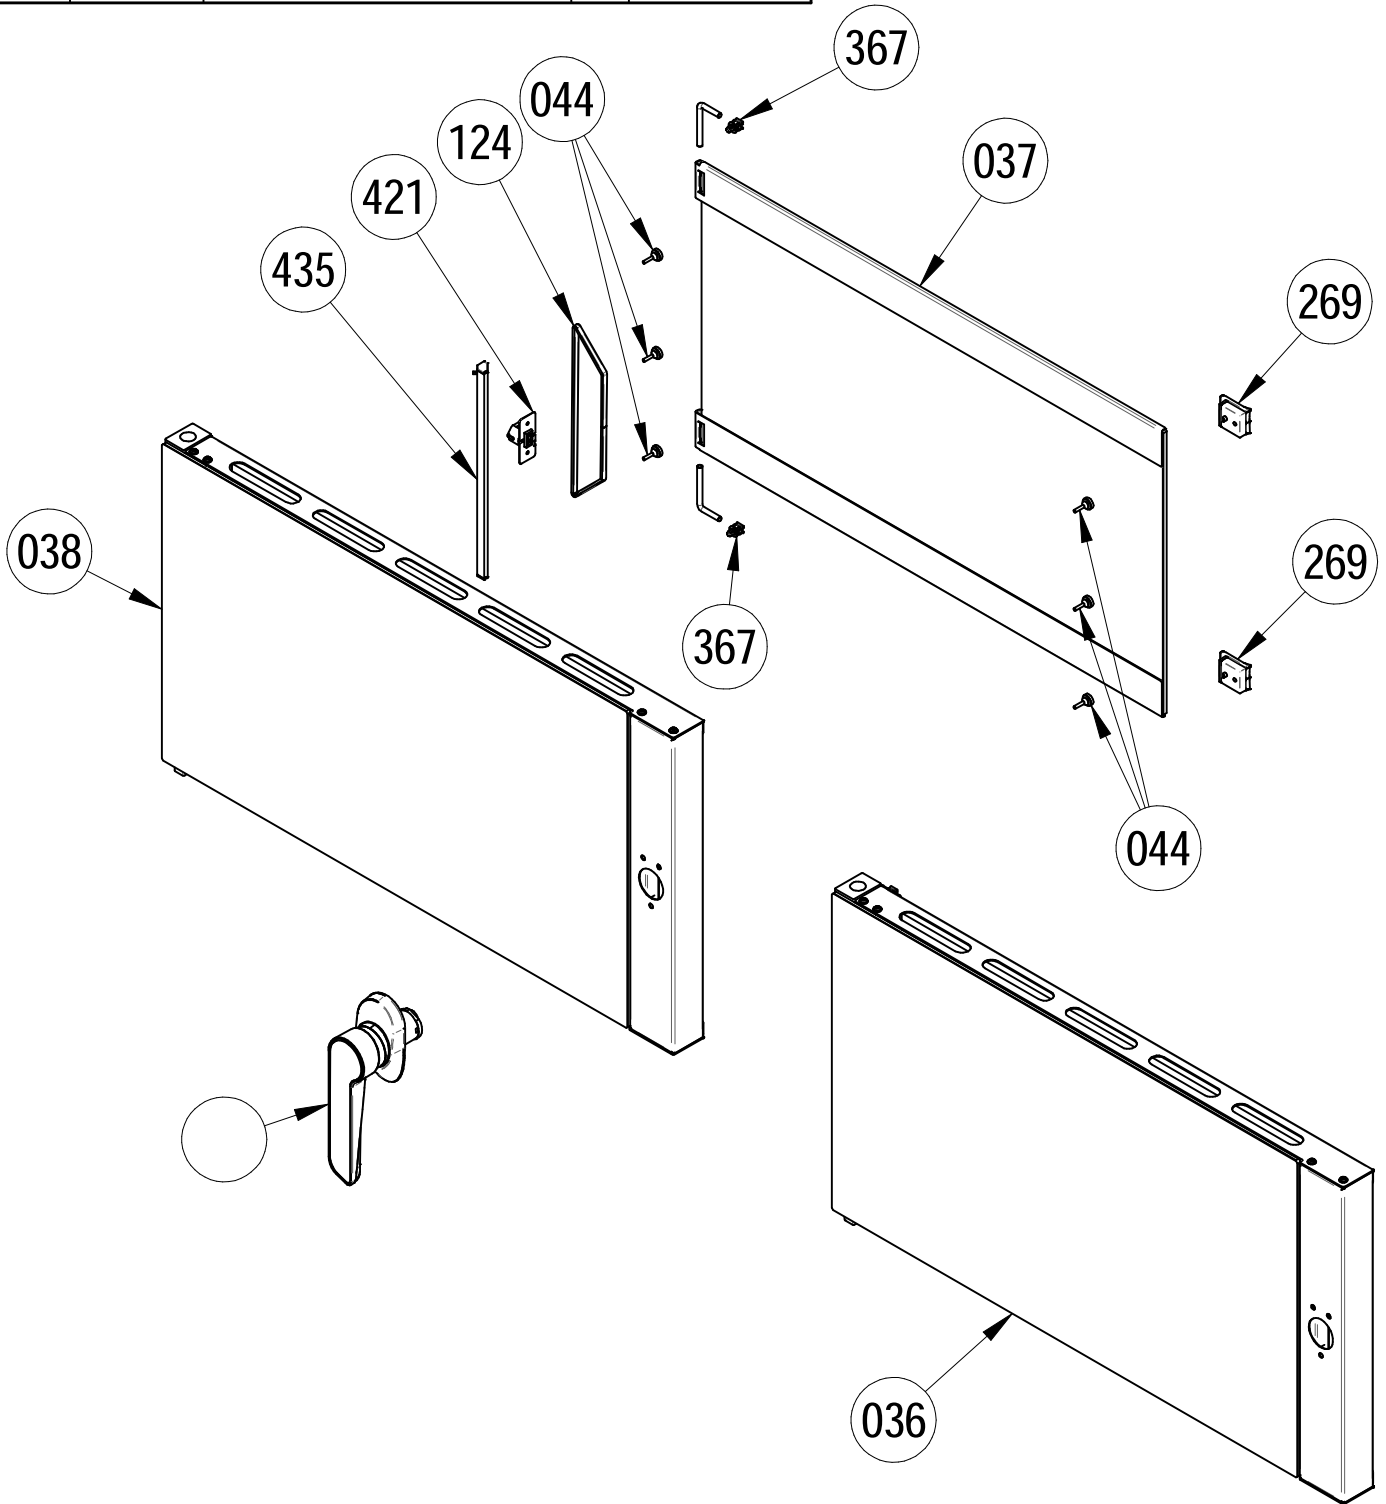

SPARE PART No	CODE	DESCRIPTION	Q.TY	NOTE
055	85TBA00017	TUBO INGRESSO UMID. R10/R06/R063	2	
056	10DEF00128	AIR DEFLECTOR CP 04-05	1	
058	70DAD00019	NUT M 8 PREVAILING TORQUE NUT SS	2	
059	60VENAI013	FAN 200X61 AIRTEK 2.0	2	
061	04BOC00006	CRANKSHAFT BUSH	2	
062	20RES00041	HEATER 5KW 230V 6 COILS	2	
067	10PIA00339	WATER DRAIN COVER	1	
073	60MOLAI002	TERMOSTAT BULB SPRING CLIP	2	for mechanical model
074	020SON0001	TEMPERATURE PROBE	1	for digital model
080	***	MOTOR	2	
124	040GUA00007	CHAMBER PROBE FLANGE GASKET	1	for digital model
196	61UGE00002	WASHING ROTOR TR02Y02-441/330	1	for digital model with washing system

SPARE PART No	CODE	DESCRIPTION	Q.TY
046	10VAS00117	WATER S.STEEL CONTAINER CP04-CP05	1
065	040GUA00014	GASKET OVEN	2,1m
069	60NASAI001	HANDLE STUD L70MM	1
070	60PERAI003	HANDLE PIVOT RCB-RCG	1
078	020PUL0002	NO/NC MICRO SWITCH	1
115	10FIA00197	BACK CP04-CP05	1
117	85FIA00096	ENCLOSURE ASSY CP04-CP05	1
119	85CER00040	LOWER HINGE ASSY CP04-CP05	1
120	10PIAA20NAA010	DOOR SPACER RING	1
121	10PIAA10SAA013	DOOR LOCK PLATE	1
207	020MOT0009	AXIAL MOTOR	1
418	40DIS00013	DOOR MICROSWITCH PLASTIC PLATE RAL7016	1
419	40CER00001	TOP HINGE SQ RAL7016	1
420	40CER00002	TOP HINGE COVER SQ RAL7016	1

SPARE PART No	CODE	DESCRIPTION	Q.TY	NOTE
036	***	COMPELTE DOOR	1	
037	85AVI00025	INTERNAL GLASS ASSEMBLY CP04	1	
038	***	CP04-CP05 EXTERNAL GLASS ASSY	1	
044	040TAP00015	RUBBER SPACER FOR INTERNAL GLASS	6	
045	***	DOOR HANDLE	1	
124	50GUA00005	GASKET "U"	1	for mechanical model
269	85CER00048	INTERNAL GLASS SPRINGS LOCKING SYSTEM	2	
367	50PAR00037	CABLE/PIPE CLAMP Ø 6	2	
421	85PTA00184	SQ DOOR PLATE/LAMP HOLDER ASSY	1	for mechanical model
435	20LAM00015	LED BAR VE DOOR CR380OP4 L=285MM	1	for digital model

SPARE PART No	CODE	DESCRIPTION	Q.TY
001	***	FRONT LABEL	1
009	85CRU00390	CP04-CP05 DG WELDED DASHBOARD	1
012	020CNT0001	PANEL PLUG SOCKET 6 POLES FLANGED	1
016	***	DIGITAL BOARD DISPLAY 2.4"	1
201	020CNT0020	USB PLUG COMPLETE WITH 0.8MT CABLE+NUT	1