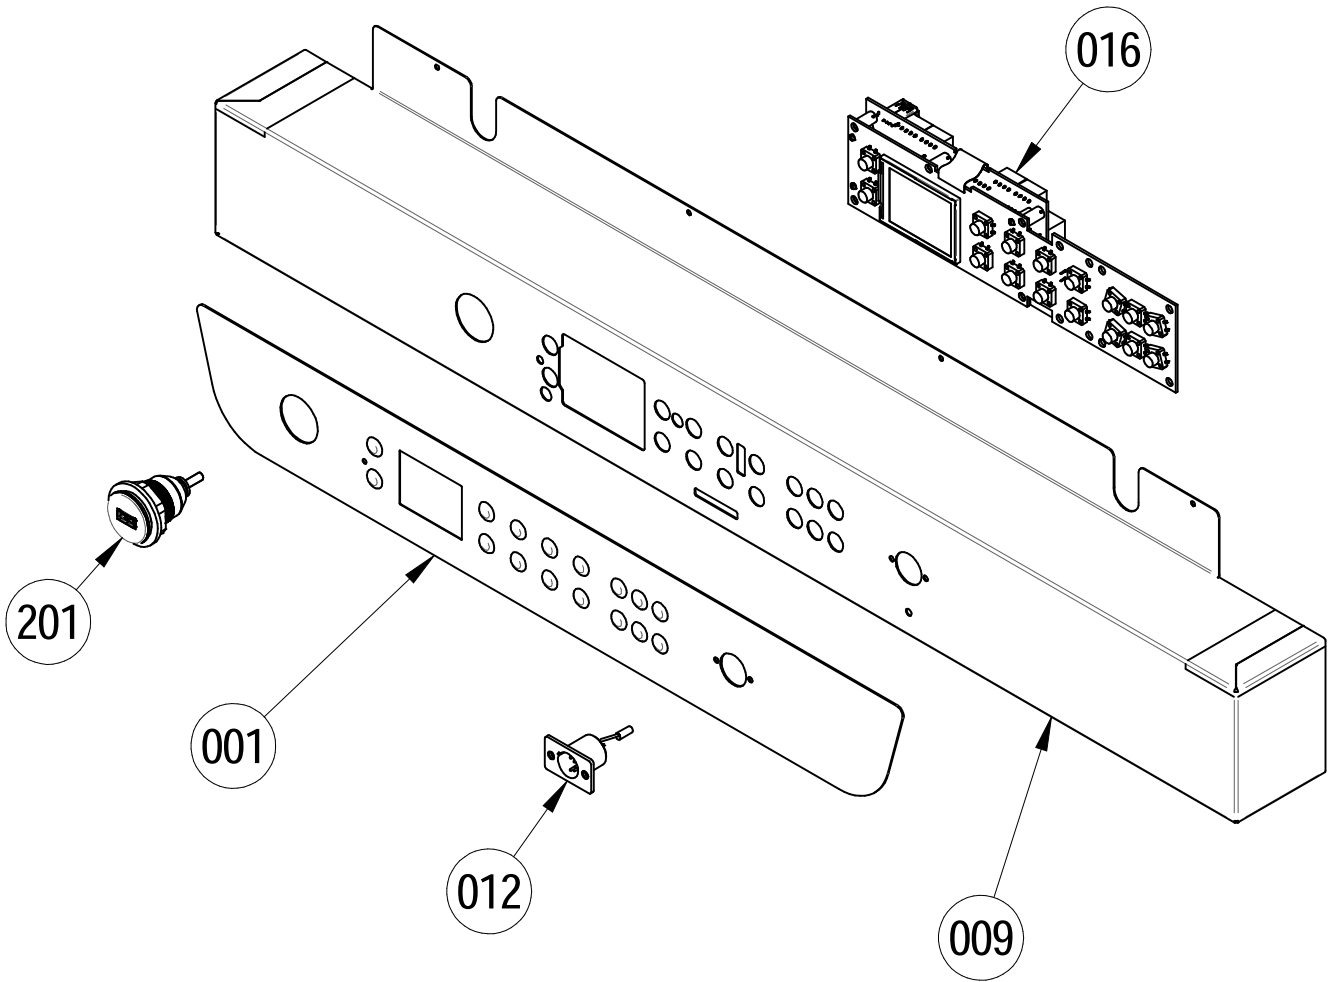

SPARE PART No	CODE	DESCRIPTION	Q.TY	NOTE
055	85TBA00017	TUBO INGRESSO UMID. R10/R06/R063	2	
056	10DEF00128	AIR DEFLECTOR CP 04-05	1	
058	70DAD00019	NUT M 8 PREVAILING TORQUE NUT SS	2	
059	60VENAI013	FAN 200X61 AIRTEK 2.0	2	
061	04BOC00006	CRANKSHAFT BUSH	2	
062	20RES00041	HEATER 5KW 230V 6 COILS	2	
067	10PIA00339	WATER DRAIN COVER	1	
073	60MOLAI002	TERMOSTAT BULB SPRING CLIP	2	for mechanical model
074	020SON0001	TEMPERATURE PROBE	1	for digital model
080	***	MOTOR	2	
124	040GUA00007	CHAMBER PROBE FLANGE GASKET	1	for digital model
196	61UGE00002	WASHING ROTOR TR02Y02-441/330	1	for digital model with washing system

SPARE PART No	CODE	DESCRIPTION	Q.TY
046	10VAS00117	WATER S.STEEL CONTAINER CP04-CP05	1
065	040GUA00014	GASKET OVEN	2,1m
069	60NASAI001	HANDLE STUD L70MM	1
070	60PERAI003	HANDLE PIVOT RCB-RCG	1
078	020PUL0002	NO/NC MICRO SWITCH	1
115	10FIA00197	BACK CP04-CP05	1
117	85FIA00096	ENCLOSURE ASSY CP04-CP05	1
119	85CER00040	LOWER HINGE ASSY CP04-CP05	1
120	10PIAA20NAA010	DOOR SPACER RING	1
121	10PIAA10SAA013	DOOR LOCK PLATE	1
207	020MOT0009	AXIAL MOTOR	1
418	40DIS00013	DOOR MICROSWITCH PLASTIC PLATE RAL7016	1
419	40CER00001	TOP HINGE SQ RAL7016	1
420	40CER00002	TOP HINGE COVER SQ RAL7016	1

SPARE PART No	CODE	DESCRIPTION	Q.TY	NOTE
036	***	COMPELTE DOOR	1	
037	85AVI00025	INTERNAL GLASS ASSEMBLY CP04	1	
038	***	CP04-CP05 EXTERNAL GLASS ASSY	1	
044	040TAP00015	RUBBER SPACER FOR INTERNAL GLASS	6	
045	***	DOOR HANDLE	1	
124	50GUA00005	GASKET "U"	1	for mechanical model
269	85CER00048	INTERNAL GLASS SPRINGS LOCKING SYSTEM	2	
367	50PAR00037	CABLE/PIPE CLAMP Ø 6	2	
421	85PTA00184	SQ DOOR PLATE/LAMP HOLDER ASSY	1	for mechanical model
435	20LAM00015	LED BAR VE DOOR CR380OP4 L=285MM	1	for digital model

SPARE PART No	CODE	DESCRIPTION	Q.TY
001	***	FRONT LABEL	1
009	85CRU00390	CP04-CP05 DG WELDED DASHBOARD	1
012	020CNT0001	PANEL PLUG SOCKET 6 POLES FLANGED	1
016	***	DIGITAL BOARD DISPLAY 2.4"	1
201	020CNT0020	USB PLUG COMPLETE WITH 0.8MT CABLE+NUT	1