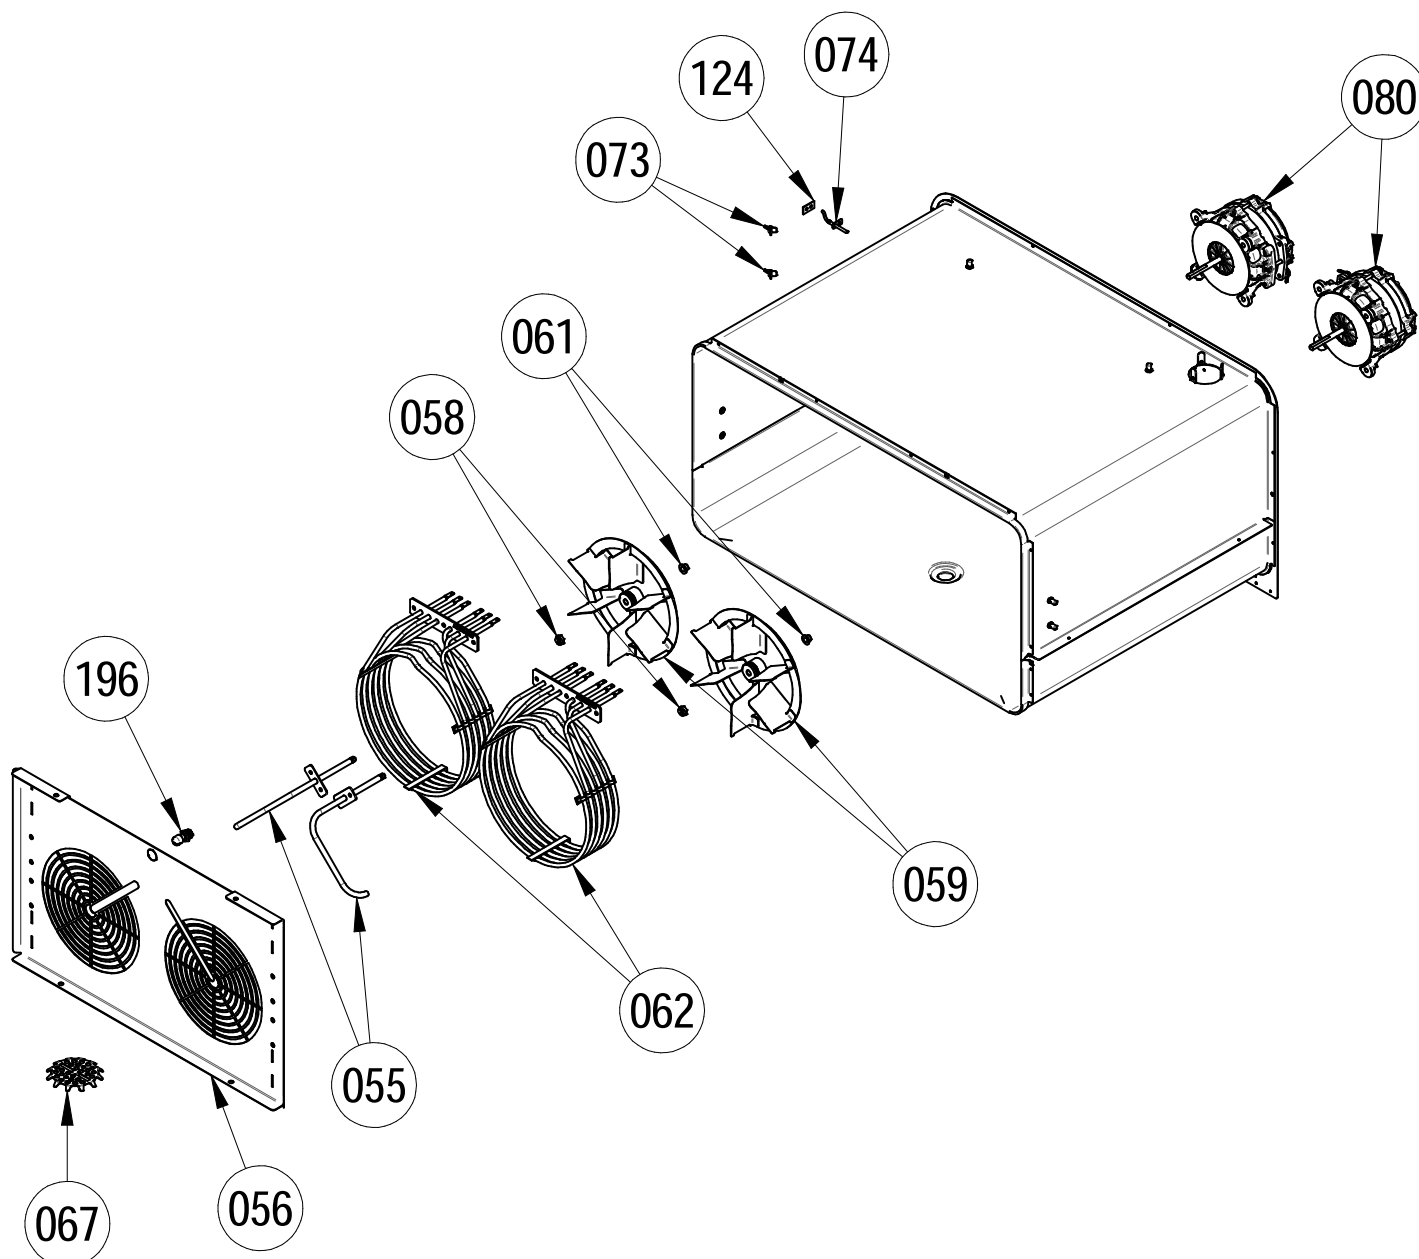

SPARE PART No	CODE	DESCRIPTION	Q.TY	NOTE
055	85TBA00017	TUBO INGRESSO UMID. R10/R06/R063	2	
056	10DEF00128	AIR DEFLECTOR CP 04-05	1	
058	70DAD00019	NUT M 8 PREVAILING TORQUE NUT SS	2	
059	60VENAI013	FAN 200X61 AIRTEK 2.0	2	
061	04BOC00006	CRANKSHAFT BUSH	2	
062	20RES00041	HEATER 5KW 230V 6 COILS	2	
067	10PIA00339	WATER DRAIN COVER	1	
073	60MOLAI002	TERMOSTAT BULB SPRING CLIP	2	for mechanical model
074	020SON0001	TEMPERATURE PROBE	1	for digital model
080	***	MOTOR	2	
124	040GUA00007	CHAMBER PROBE FLANGE GASKET	1	for digital model
196	61UGE00002	WASHING ROTOR TR02Y02-441/330	1	for digital model with washing system

SPARE PART No	CODE	DESCRIPTION	Q.TY
046	10VAS00117	WATER S.STEEL CONTAINER CP04-CP05	1
065	040GUA00014	GASKET OVEN	2,1m
069	60NASAI001	HANDLE STUD L70MM	1
070	60PERAI003	HANDLE PIVOT RCB-RCG	1
078	020PUL0002	NO/NC MICRO SWITCH	1
115	10FIA00197	BACK CP04-CP05	1
117	85FIA00096	ENCLOSURE ASSY CP04-CP05	1
119	85CER00040	LOWER HINGE ASSY CP04-CP05	1
120	10PIAA20NAA010	DOOR SPACER RING	1
121	10PIAA10SAA013	DOOR LOCK PLATE	1
207	020MOT0009	AXIAL MOTOR	1
418	40DIS00013	DOOR MICROSWITCH PLASTIC PLATE RAL7016	1
419	40CER00001	TOP HINGE SQ RAL7016	1
420	40CER00002	TOP HINGE COVER SQ RAL7016	1

SPARE PART No	CODE	DESCRIPTION	Q.TY	NOTE
036	***	COMPELTE DOOR	1	
037	85AVI00025	INTERNAL GLASS ASSEMBLY CP04	1	
038	***	CP04-CP05 EXTERNAL GLASS ASSY	1	
044	040TAP00015	RUBBER SPACER FOR INTERNAL GLASS	6	
045	***	DOOR HANDLE	1	
124	50GUA00005	GASKET "U"	1	for mechanical model
269	85CER00048	INTERNAL GLASS SPRINGS LOCKING SYSTEM	2	
367	50PAR00037	CABLE/PIPE CLAMP Ø 6	2	
421	85PTA00184	SQ DOOR PLATE/LAMP HOLDER ASSY	1	for mechanical model
435	20LAM00015	LED BAR VE DOOR CR380OP4 L=285MM	1	for digital model

SPARE PART No	CODE	DESCRIPTION	Q.TY
001	***	FRONT LABEL	1
009	85CRU00390	CP04-CP05 DG WELDED DASHBOARD	1
012	020CNT0001	PANEL PLUG SOCKET 6 POLES FLANGED	1
016	***	DIGITAL BOARD DISPLAY 2.4"	1
201	020CNT0020	USB PLUG COMPLETE WITH 0.8MT CABLE+NUT	1